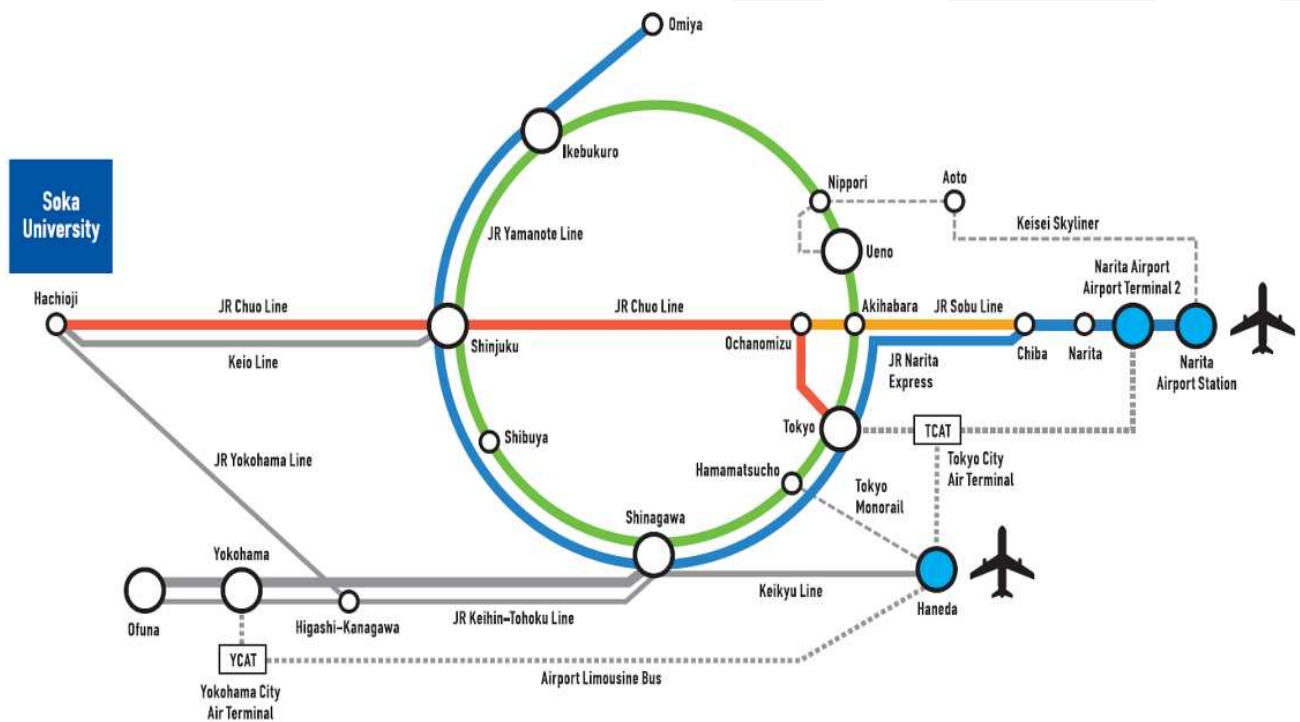

Train transfers: 3-4 times

Price: 3,500~4,000 JPY

Duration: approximately 2 hours

**From Hachioji Station to Soka University / Dormitories**

**A. By taxi:**

- Taxi fare: between 2,500 to 3,000 JPY
- Duration: approximately 20 minutes

○ Taxi stand:

JR Hachioji Station

Keio Hachioji Station

**B. By bus:**

- Please check carefully the bus routes that goes to your dormitory.
- JR Hachioji Station and Keio Hachioji Station are approximately 400m away from each other (5 minute walk)
- Platform information: <https://bit.ly/2Kx3DKM>

Please check the video below for instructions on how to take the bus!  
<https://youtu.be/DE0BwFx9W5M>

**Hachioji → Soka University**

To	Bus line
Soka University or Tokyo Fuji Art Museum	16号06, ㊦02, and ㊦04

**Hachioji → Each dormitory**

Dormitory	Bus platform		Destination	Bus stop to get off	From bus stop to the dormitory (walking time)
	Keio Hachioji	JR Hachioji			
Hoyu	4	12	Soka University Circulation (via Hiyodori Tunnel)	Tenjinmae	7 minutes
Takiyama International	4	12	Soka University Circulation (via Hiyodori Tunnel)	Soka University Eikomon	5 minutes
Cosmos	4	11	Mitsuidai, Tobuki	Babayato	6 minutes
Sunflower Hall	4	12	Soka University Circulation (via Hiyodori Tunnel)	Zentarasaka-shita	7 minutes
Manyo International	4	12	Soka University Circulation (via Hiyodori Tunnel)	Soka University Sodaimon	7 minutes
Soshun	4	12	Soka University Circulation (via Hiyodori Tunnel)	Soka University Eikomon	2 minutes