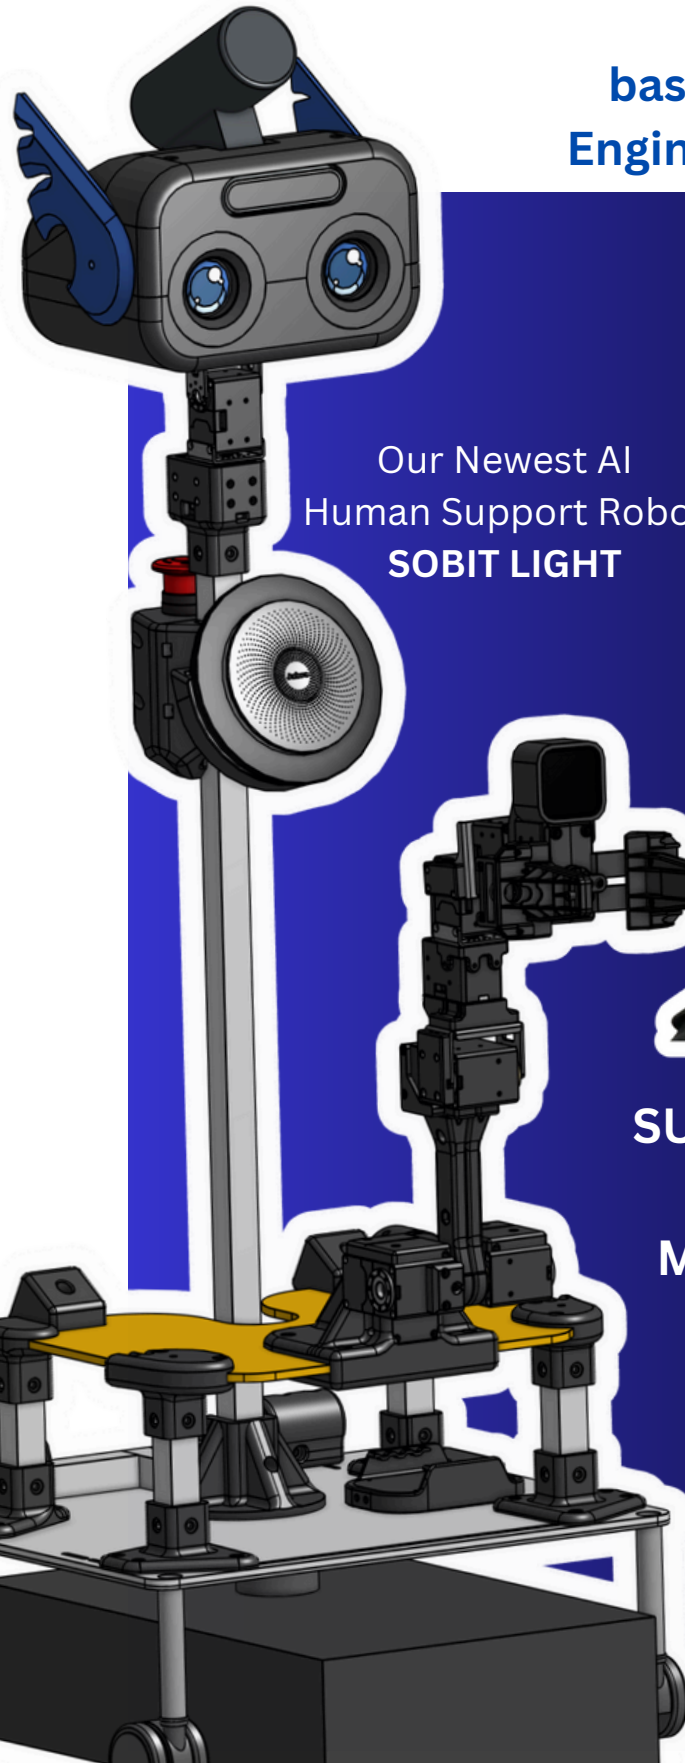

SOKA University

An AI Robotics laboratory team
based in the Faculty of Science and
Engineering at Soka University Japan

Our Newest AI
Human Support Robot
SOBIT LIGHT

**VALENTIN
CARDENAS KEITH**
Spain

Master 2nd Year